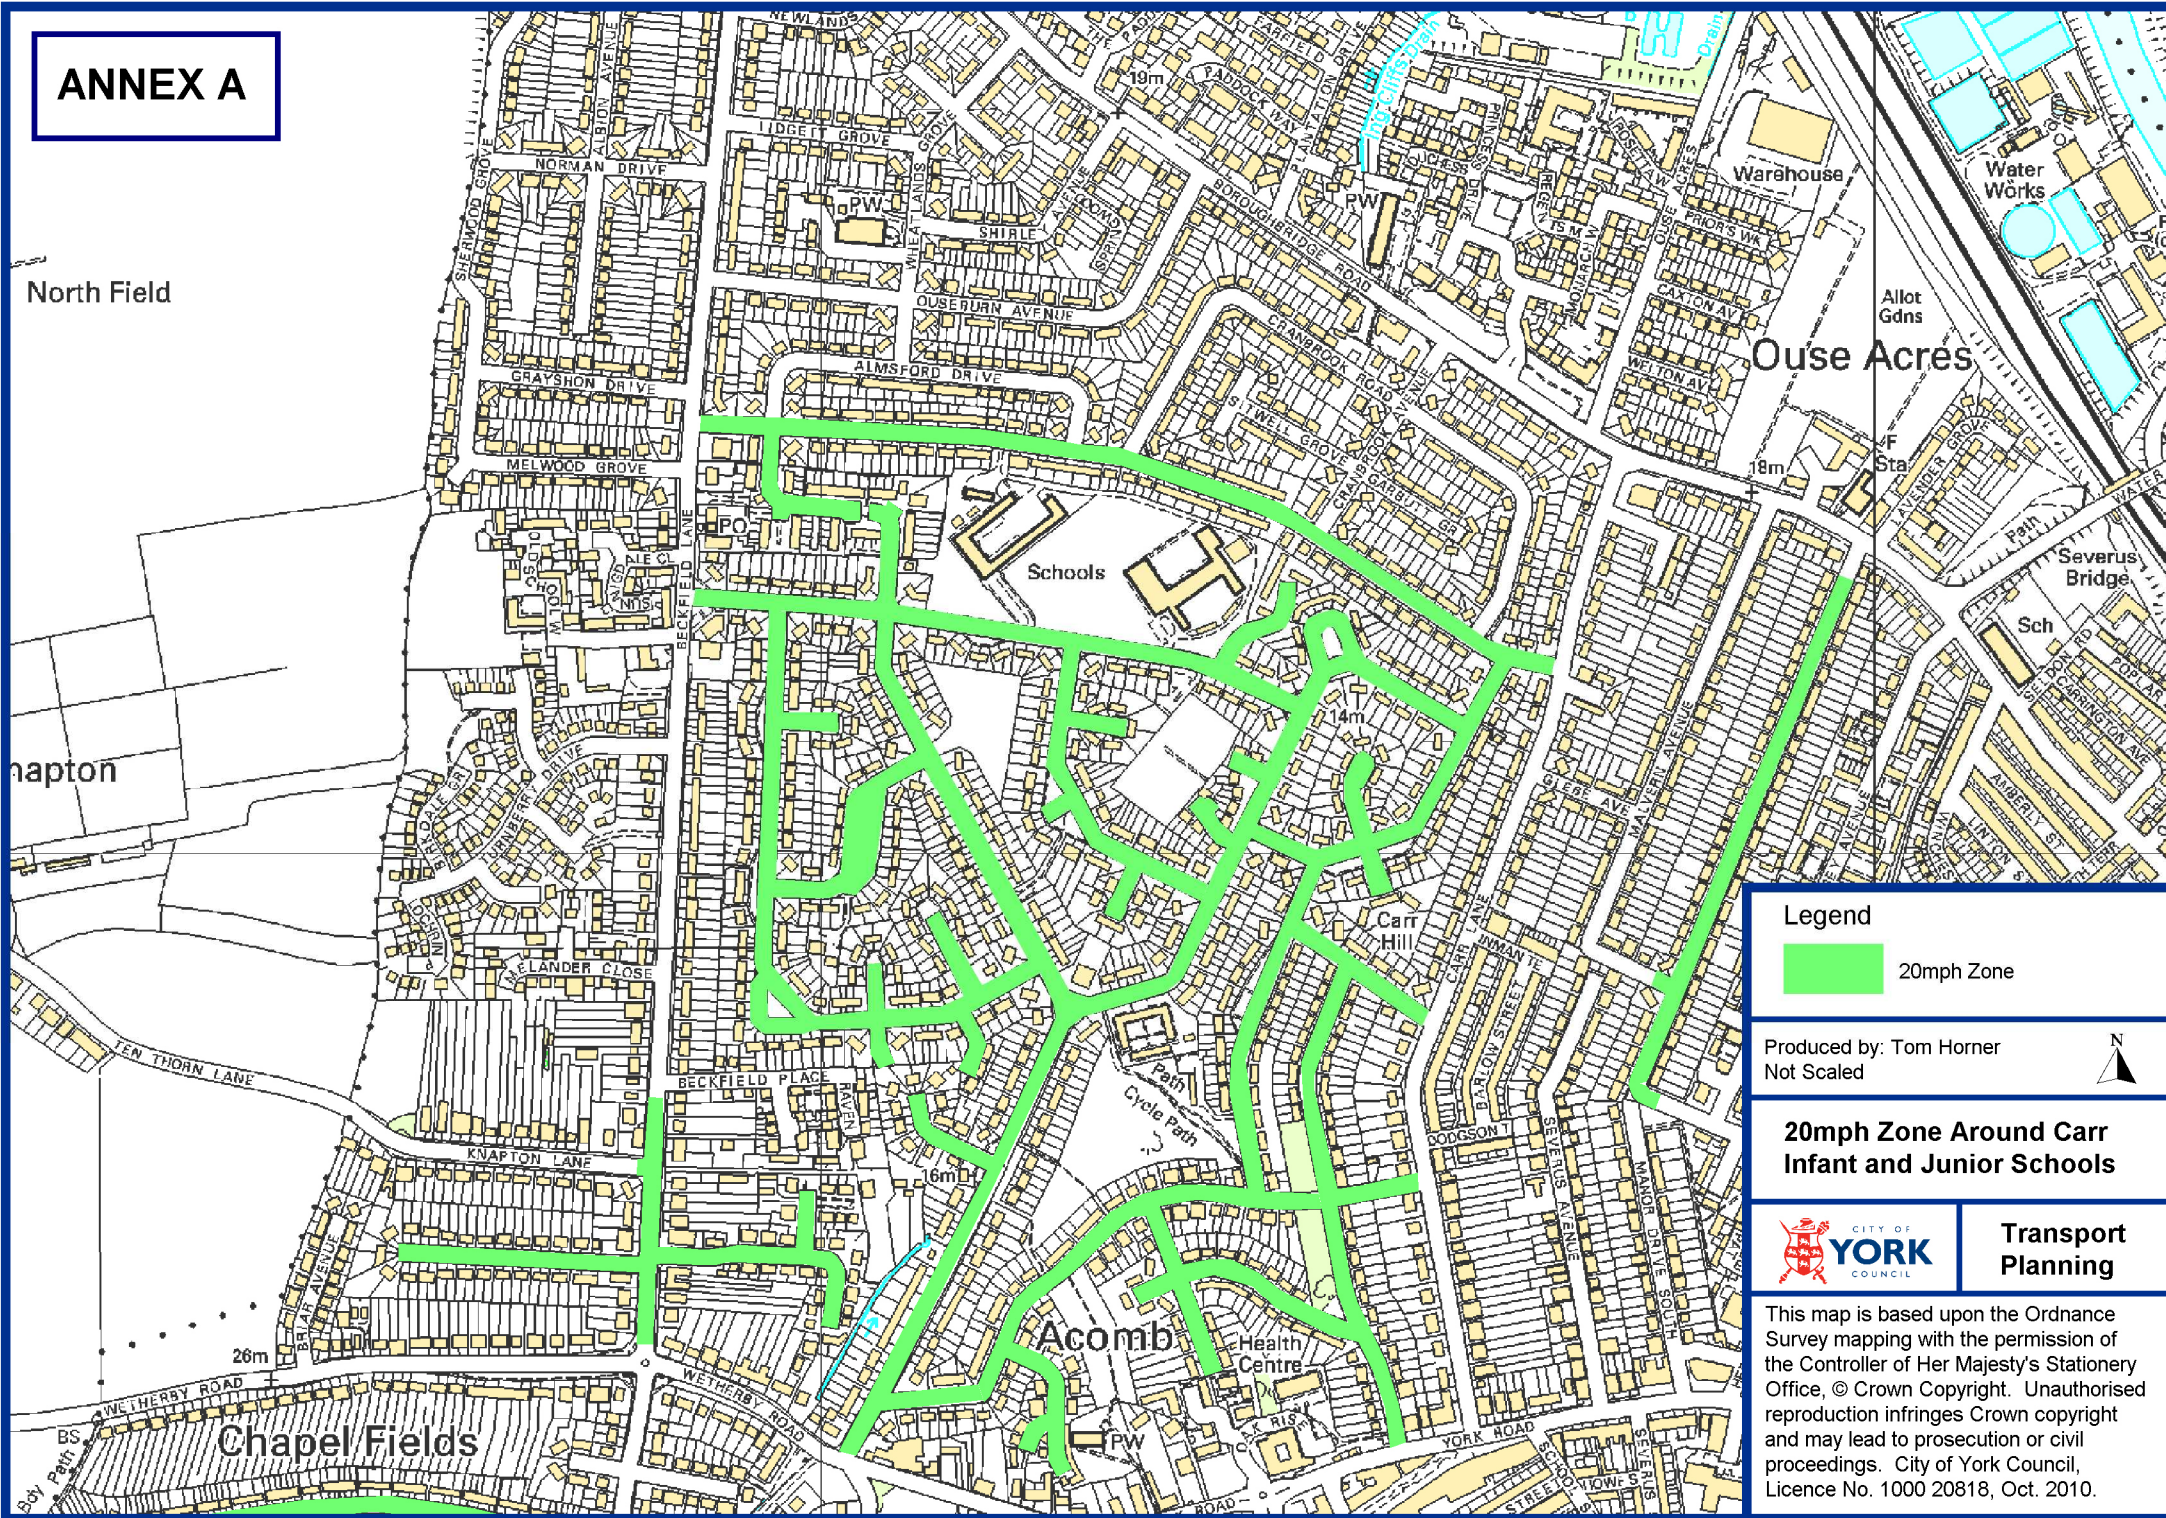

ANNEX A

North Field

Knapperton

Chapel Fields

Acomb

Ouse Acres

Legend

 20mph Zone

Produced by: Tom Horner
Not Scaled

20mph Zone Around Carr Infant and Junior Schools

Transport Planning

This map is based upon the Ordnance Survey mapping with the permission of the Controller of Her Majesty's Stationery Office, © Crown Copyright. Unauthorised reproduction infringes Crown copyright and may lead to prosecution or civil proceedings. City of York Council, Licence No. 1000 20818, Oct. 2010.